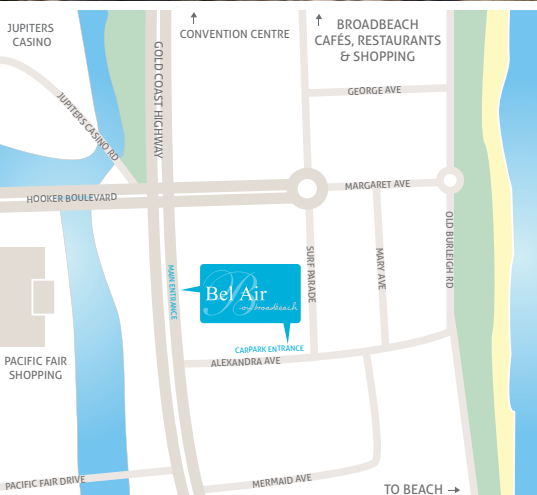

Check-in time: From 2:00pm  
Check-out time: 10:00am

*broadbeach gold coast, qld australia*

Situated right in the centre of Broadbeach, the Gold Coast's trendy new lifestyle area. Enjoy a variety of restaurant dining options, magnificent patrolled beaches, Pacific Fair shopping centre, extensive parklands, public transport and proximity to business facilities such as the Gold Coast Convention Centre and Jupiters Casino.

## nearby attractions

- Seaworld: 15 min drive
- Theme parks: 40 min drive
- Convenience store: 2 min walk
- Gold Coast Convention Centre: 10 min walk
- Pacific Fair Shopping: 5 min walk
- Jupiters Casino: 5 min walk
- Draculas Cabaret Restaurant: 5 min walk
- Restaurants, bars and cafes: 2 min walk
- Light rail station on doorstep